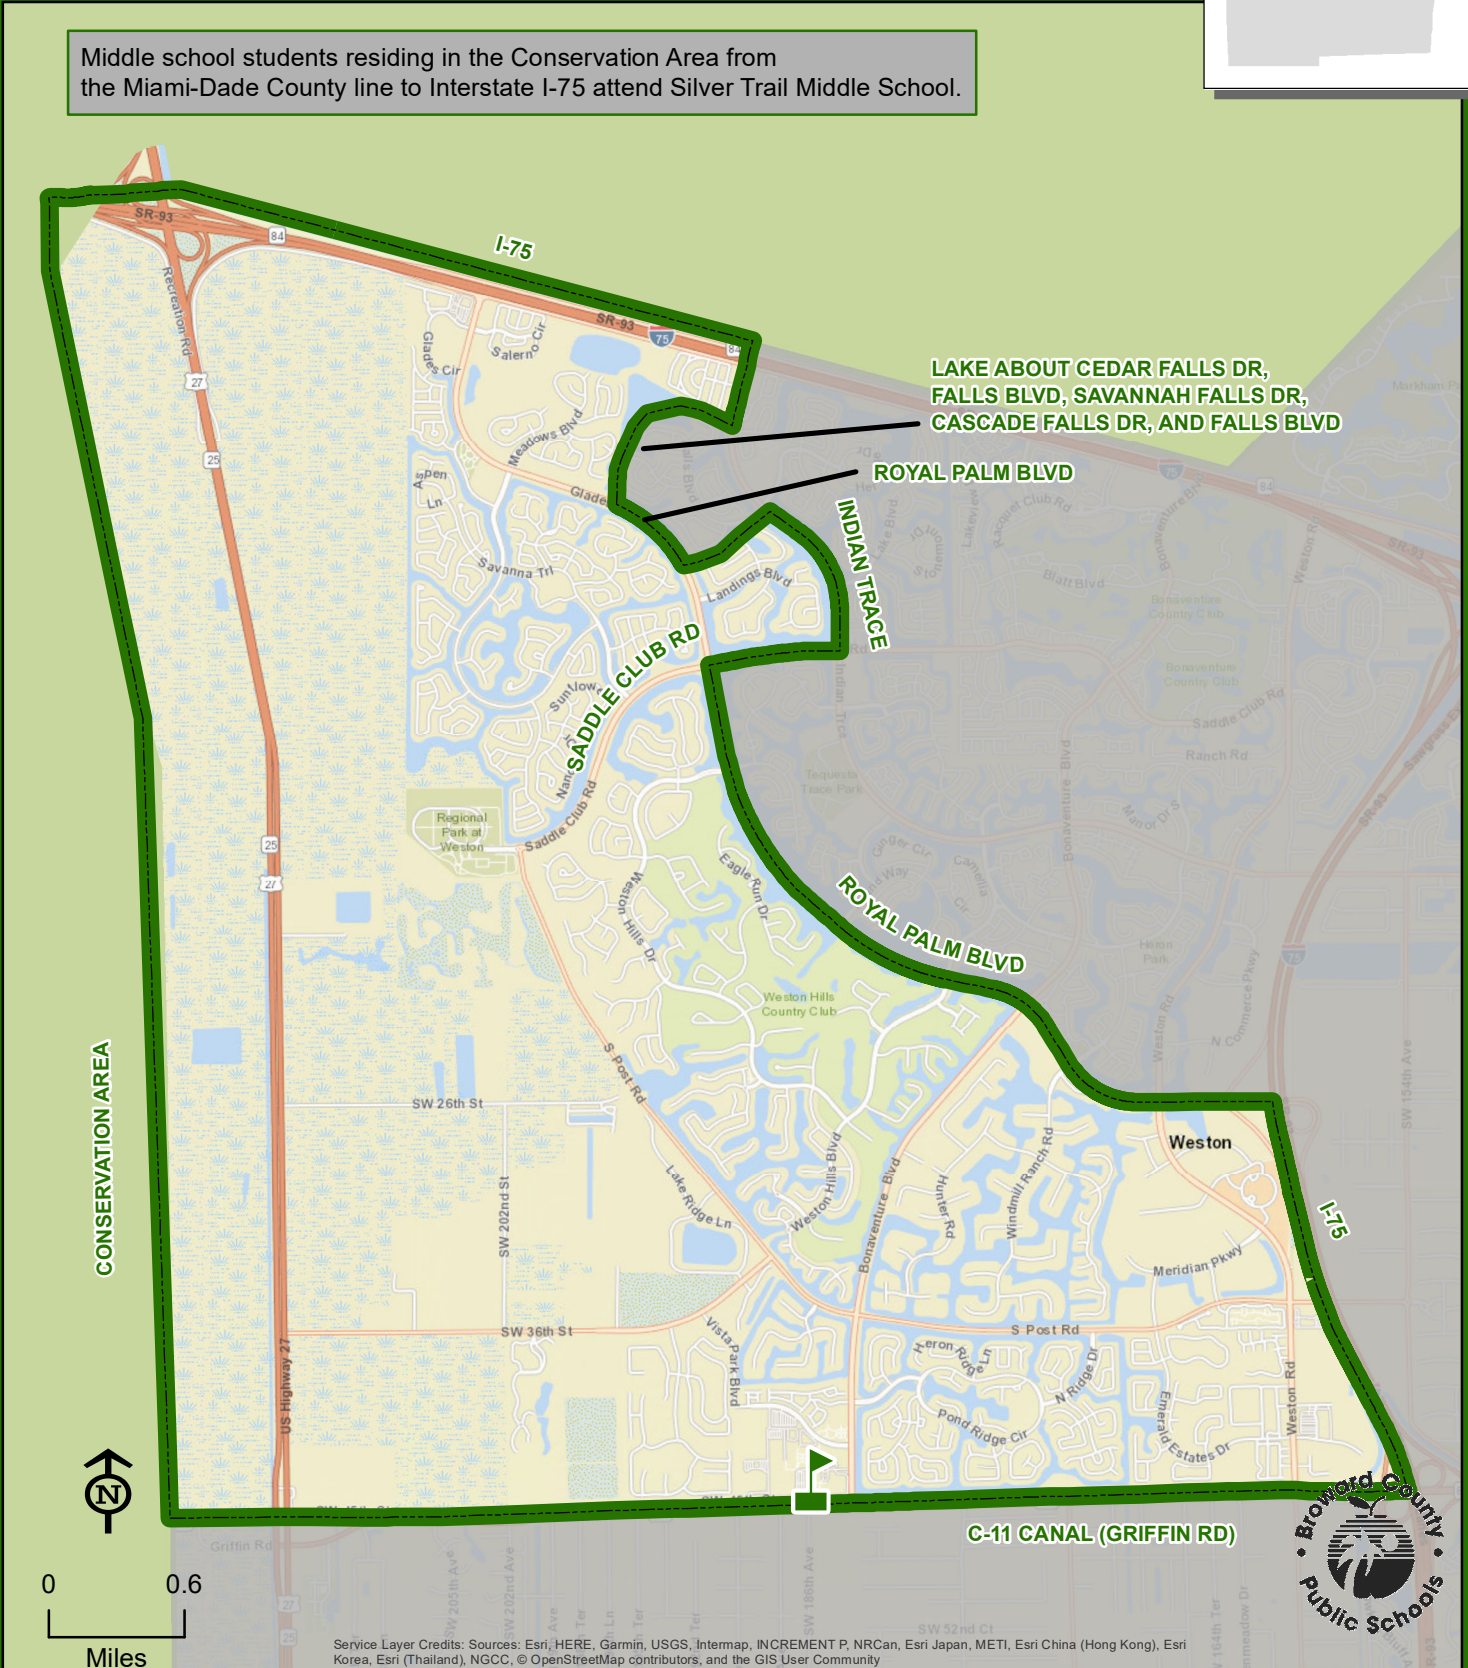

FALCON COVE MIDDLE SCHOOL

4251 BONAVENTURE BOULEVARD
WESTON, FLORIDA 33332
754-323-3200

Innovative Program

Middle school students residing in the Conservation Area from the Miami-Dade County line to Interstate I-75 attend Silver Trail Middle School.

FALCON COVE

Service Layer Credits: Sources: Esri, HERE, Garmin, USGS, Intermap, INCREMENT P, NRCan, Esri Japan, METI, Esri China (Hong Kong), Esri Korea, Esri (Thailand), NGCC, © OpenStreetMap contributors, and the GIS User Community

THIS MAP IS FOR CONCEPTUAL PURPOSES ONLY AND SHOULD NOT BE USED FOR LEGAL BOUNDARY DETERMINATIONS